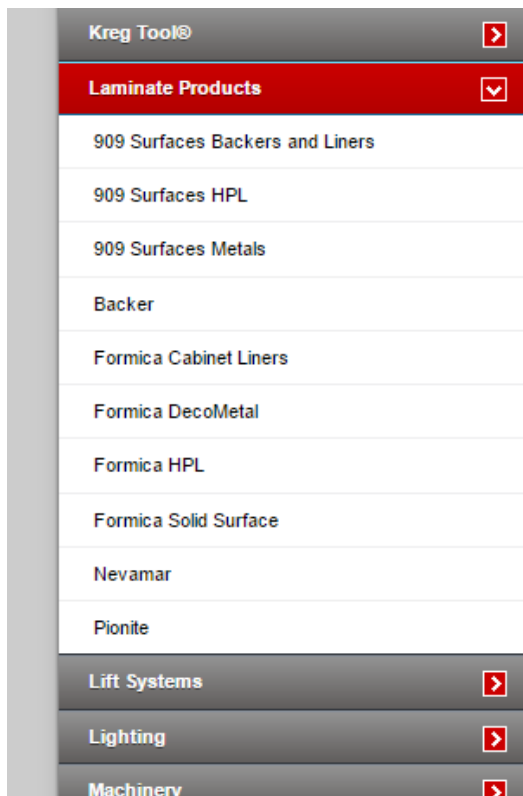

HOW-TO: CHECK PRICING AND AVAILABILITY FOR MULTIPLE RELATED PRODUCTS

Overview

You need to check pricing and availability of multiple pieces of laminate or other products at the same time. Rather than looking up and adding the items 1-by-1 follow the steps below to see multiple related products at one time.

Steps

1. Login to your account on our website so you see your pricing and the availability of those products for your area.
2. In the left category menu, go down to the **Laminate Products** category and click it to expand it.

- Click the product line that you are trying to find information regarding. For this example, we'll select "909 Surfaces HPL".

The screen changes to show ALL 909 Surfaces HPL available.

The screenshot shows the 'Online Catalog' interface. On the left, there is a sidebar with filters: 'Back to Catalog', '909 Surfaces HPL', 'Reset Filter', 'Vendor' (set to '909 Surfaces'), 'Color Number' (with a red arrow pointing to it), and 'Color' (with a red arrow pointing to it). Under 'Color Number', options 102 through 204 are listed, with a 'more ...' link circled in red. Under 'Color', options include Almond, Black, Bright White, Cinnamon Mahogany, and Cool White, also with a 'more ...' link. The main content area shows a list of products with columns for 'Product Description', 'Item #', and 'Mfr Name'. Each product entry includes a color swatch, a description (e.g., '909 Surfaces HPL 102, Bright White'), a link to 'Click here to see list of items', and the manufacturer name '909 Surfaces'. At the top right, there is a 'Get FREE freight' banner and a search filter for '909 Surfaces HPL'.