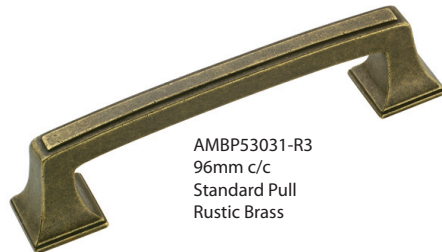

AMB53029-ORB
1-1/4" Length
T-Knob
Oil Rubbed
Bronze

AMB53029-R3
1-1/4" Length
T-Knob
Rustic Brass

AMB53032-ART
1-7/16" Length
Oval Knob
Antique Rust

AMB53032-WN
1-7/16" Length
Oval Knob
Weathered
Nickel

AMB53032-ORB
1-7/16" Length
Oval Knob
Oil Rubbed
Bronze

AMB53032-R3
1-7/16" Length
Oval Knob
Rustic Brass

AMB53033-ART
3" c/c
Standard Pull
Antique Rust

AMB53033-WN
3" c/c
Standard Pull
Weathered
Nickel

AMB53033-ORB
3" c/c
Standard Pull
Oil Rubbed
Bronze

AMB53033-R3
3" c/c
Standard Pull
Rustic Brass

AMB53034-R3
96mm c/c
Standard Pull
Rustic Brass

AMB53034-WN
96mm c/c
Standard Pull
Weathered
Nickel

AMB53034-ORB
96mm c/c
Standard Pull
Oil Rubbed
Bronze

S Finish also available in:
• Antique Rust

AMB53030-ART
3" c/c
Standard Pull
Antique Rust

AMB53030-G10
3" c/c
Standard Pull
Satin Nickel

AMB53030-ORB
3" c/c
Standard Pull
Oil Rubbed
Bronze

AMB53030-R3
3" c/c
Standard Pull
Rustic Brass

AMB53031-R3
96mm c/c
Standard Pull
Rustic Brass

AMB53031-G10
96mm c/c
Standard Pull
Satin Nickel