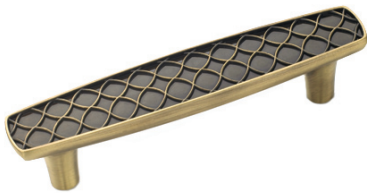

AMBP26126-R2
3" c/c
Cup Pull
Weathered Brass

AMBP26126-ORB
3" c/c
Cup Pull
Oil Rubbed
Bronze

AMBP26126-WN
3" c/c
Cup Pull
Weathered Nickel

Marsden Series

Z Material: Zinc Die Cast

AMBP27033-EB
3" c/c
Standard Pull
English Brass

AMBP27008-EB
1-1/8" Square
Standard Knob
English Brass

AMBP27008-ORB
1-1/8" Square
Standard Knob
Oil Rubbed
Bronze

AMBP27001-R2
1-1/4" Dia.
Standard Knob
Weathered Brass

AMBP27001-WID
1-1/4" Dia.
Standard Knob
Wrought Iron Dark