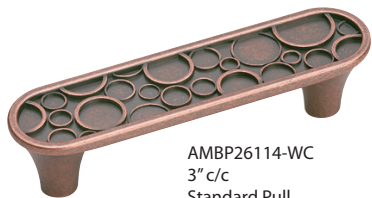

AMBP9339-WN
1-1/8" Dia.
Standard Knob
Oil Rubbed
Bronze

AMBP9339-WN
1-1/8" Dia.
Standard Knob
Weathered
Nickel

AMBP9338-G10
1-1/8" Dia.
Standard Knob
Satin Nickel

AMBP9338-WN
1-1/8" Dia.
Standard Knob
Weathered
Nickel

AMBP9338-FB
1-1/8" Dia.
Standard Knob
Flat Black

AMBP9338-ORB
1-1/8" Dia.
Standard Knob
Oil Rubbed
Bronze

Playful Nature Series

Z Material: Zinc Die Cast

AMBP26110-R2
3" c/c
Standard Pull
Weathered Brass

AMBP26111-R2
1-1/2" Dia.
Large Knob
Weathered Brass

AMBP26111-WC
1-1/2" Dia.
Large Knob
Weathered
Copper

AMBP26114-WC
3" c/c
Standard Pull
Weathered Copper

AMBP26114-WN
3" c/c
Standard Pull
Weathered
Nickel

AMBP26115-WN
1-1/2" Dia.
Large Knob
Weathered Nickel