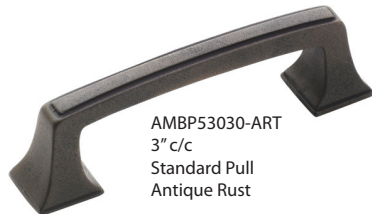

AMB53032-R3
1-7/16" Length
Oval Knob
Rustic Brass

AMB53033-ART
3" c/c
Standard Pull
Antique Rust

AMB53033-WN
3" c/c
Standard Pull
Weathered
Nickel

AMB53033-ORB
3" c/c
Standard Pull
Oil Rubbed
Bronze

AMB53033-R3
3" c/c
Standard Pull
Rustic Brass

AMB53034-R3
96mm c/c
Standard Pull
Rustic Brass

AMB53034-WN
96mm c/c
Standard Pull
Weathered
Nickel

AMB53034-ORB
96mm c/c
Standard Pull
Oil Rubbed
Bronze

S Finish also available in:
• Antique Rust

AMB53030-ART
3" c/c
Standard Pull
Antique Rust

AMB53030-G10
3" c/c
Standard Pull
Satin Nickel

AMB53030-ORB
3" c/c
Standard Pull
Oil Rubbed
Bronze

AMB53030-R3
3" c/c
Standard Pull
Rustic Brass

AMB53031-R3
96mm c/c
Standard Pull
Rustic Brass

AMB53031-G10
96mm c/c
Standard Pull
Satin Nickel