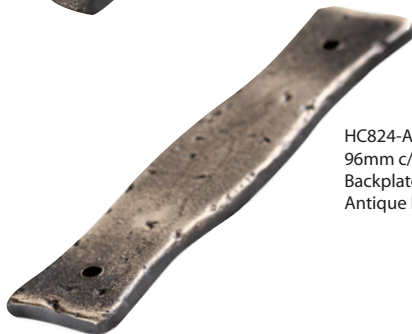

S Finish also available in:

- Antique Bronze
- Dark Bronze
- Flat Black
- Auburn Bronze

HC821-A1
1-5/16" Square
Square Knob
Antique Iron

HC821-AZ
1-5/16" Square
Square Knob
Antique Bronze

HC821-FB
1-5/16" Square
Square Knob
Flat Black

S Finish also available in:

- Dark Bronze
- Auburn Bronze

HC823-AI
96mm c/c
Standard Pull
Antique Iron

HC823-FB
96mm c/c
Standard Pull
Flat Black

HC823-AZ
96mm c/c
Standard Pull
Antique Bronze

S Finish also available in:

- Dark Bronze
- Auburn Bronze

HC824-AI
96mm c/c, 1-1/8" x 5"
Backplate
Antique Iron

HC824-AZ
96mm c/c, 1-1/8" x 5"
Backplate
Antique Bronze

S Finish also available in:

- Dark Bronze
- Flat Black
- Auburn Bronze