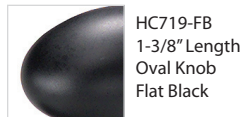

HC719-10B
1-3/8" Length
Oval Knob
Oil Rubbed Bronze

HC719-DC
1-3/8" Length
Oval Knob
Distressed Copper