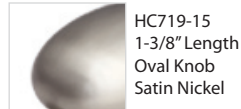

HC719-26
1-3/8" Length
Oval Knob
Polished Chrome