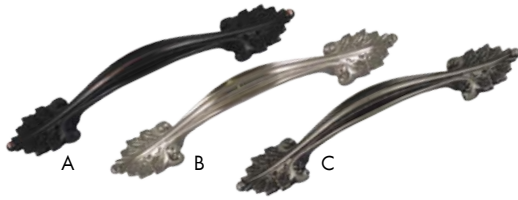

ELITE II SERIES

	Item #	Description	Finish	MSRP
A	SZELI1-ORB	96mm c/c Pull	Oil Rubbed Bronze	$6.00
B	SZELI1-SN	96mm c/c Pull	Satin Nickel	$6.00
C	SZELI1-WN	96mm c/c Pull	Weathered Nickel	$6.00
D	SZELI2-ORB	1-1/4" Dia. Knob	Oil Rubbed Bronze	$6.00
E	SZELI2-SN	1-1/4" Dia. Knob	Satin Nickel	$6.00
F	SZELI2-WN	1-1/4" Dia. Knob	Weathered Nickel	$6.00
G	SZELI3-ORB	1-1/4" Dia. Knob	Oil Rubbed Bronze	$6.00
H	SZELI3-SN	1-1/4" Dia. Knob	Satin Nickel	$6.00
I	SZELI3-WN	1-1/4" Dia. Knob	Weathered Nickel	$6.00
J	SZELI4-ORB	1-1/4" Dia. Knob	Oil Rubbed Bronze	$6.00
K	SZELI4-SN	1-1/4" Dia. Knob	Satin Nickel	$6.00
L	SZELI4-WN	1-1/4" Dia. Knob	Weathered Nickel	$6.00
M	SZELI5-ORB	1-1/4" Dia. Knob	Oil Rubbed Bronze	$6.00
N	SZELI5-SN	1-1/4" Dia. Knob	Satin Nickel	$6.00
O	SZELI5-WN	1-1/4" Dia. Knob	Weathered Nickel	$6.00
P	SZELI6-ORB	3" c/c Pull	Oil Rubbed Bronze	$6.00
Q	SZELI6-SN	3" c/c Pull	Satin Nickel	$6.00
R	SZELI6-WN	3" c/c Pull	Weathered Nickel	$6.00
S	SZELI7-ORB	3" c/c Pull	Oil Rubbed Bronze	$6.00
T	SZELI7-SN	3" c/c Pull	Satin Nickel	$6.00
U	SZELI7-WN	3" c/c Pull	Weathered Nickel	$6.00
V	SZELI8-ORB	3" c/c Pull	Oil Rubbed Bronze	$6.00
W	SZELI8-SN	3" c/c Pull	Satin Nickel	$6.00
X	SZELI8-WN	3" c/c Pull	Weathered Nickel	$6.00
Y	SZELI9-ORB	1-1/4" Dia. Knob	Oil Rubbed Bronze	$6.00
Z	SZELI9-SN	1-1/4" Dia. Knob	Satin Nickel	$6.00
AA	SZELI9-WN	1-1/4" Dia. Knob	Weathered Nickel	$6.00
BB	SZELI10-ORB	96mm c/c Pull	Oil Rubbed Bronze	$6.00
CC	SZELI10-SN	96mm c/c Pull	Satin Nickel	$6.00
DD	SZELI10-WN	96mm c/c Pull	Weathered Nickel	$6.00