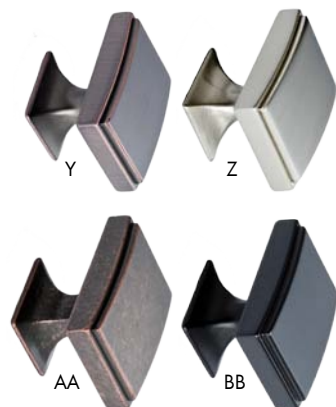

Item #	Description	Finish	MSRP
A	BQ2034-10VB-P	12" c/c Pull	Verona Bronze	$55.00
B	BQ2035-1BPN-P	12" c/c Pull	Brushed Nickel	$55.00
C	BQ2037-1WVB-P	12" c/c Pull	Weathered Verona Brnze	$55.00
D	BQ2038-1055-P	12" c/c Pull	Black	$55.00
E	BQ2039-10VB-P	128mm c/c Pull	Verona Bronze	$10.95
F	BQ2040-1BPN-P	128mm c/c Pull	Brushed Nickel	$10.95
G	BQ2042-1WVB-P	128mm c/c Pull	Weathered Verona Brnze	$10.95
H	BQ2043-1055-P	128mm c/c Pull	Black	$10.95
I	BQ2044-10VB-P	160mm c/c Pull	Verona Bronze	$13.14
J	BQ2045-1BPN-P	160mm c/c Pull	Brushed Nickel	$13.14
K	BQ2047-1WVB-P	160mm c/c Pull	Weathered Verona Brnze	$13.14
L	BQ2048-1055-P	160mm c/c Pull	Black	$13.14
M	BQ4063-10VB-P	3" c/c Pull	Verona Bronze	$6.08
N	BQ4064-1BPN-P	3" c/c Pull	Brushed Nickel	$6.08
O	BQ4067-1WVB-P	3" c/c Pull	Weathered Verona Brnze	$6.08
P	BQ4068-1055-P	3" c/c Pull	Black	$6.08
Q	BQ4069-10VB-P	96mm c/c Pull	Verona Bronze	$6.83
R	BQ4070-1BPN-P	96mm c/c Pull	Brushed Nickel	$6.83
S	BQ4073-1WVB-P	96mm c/c Pull	Weathered Verona Brnze	$6.83
T	BQ4074-1055-P	96mm c/c Pull	Black	$6.83
U	BQ4075-10VB-P	6" c/c Pull	Verona Bronze	$13.84
V	BQ4076-1BPN-P	6" c/c Pull	Brushed Nickel	$13.84
W	BQ4079-1WVB-P	6" c/c Pull	Weathered Verona Brnze	$13.84
X	BQ4080-1055-P	6" c/c Pull	Black	$13.84
Y	BQ4081-10VB-P	1-9/16" x 1-1/8" Knob	Verona Bronze	$6.19
Z	BQ4083-1BPN-P	1-9/16" x 1-1/8" Knob	Brushed Nickel	$6.19
AA	BQ4085-1WVB-P	1-9/16" x 1-1/8" Knob	Weathered Verona Brnze	$6.19
BB	BQ4086-1055-P	1-9/16" x 1-1/8" Knob	Black	$6.19