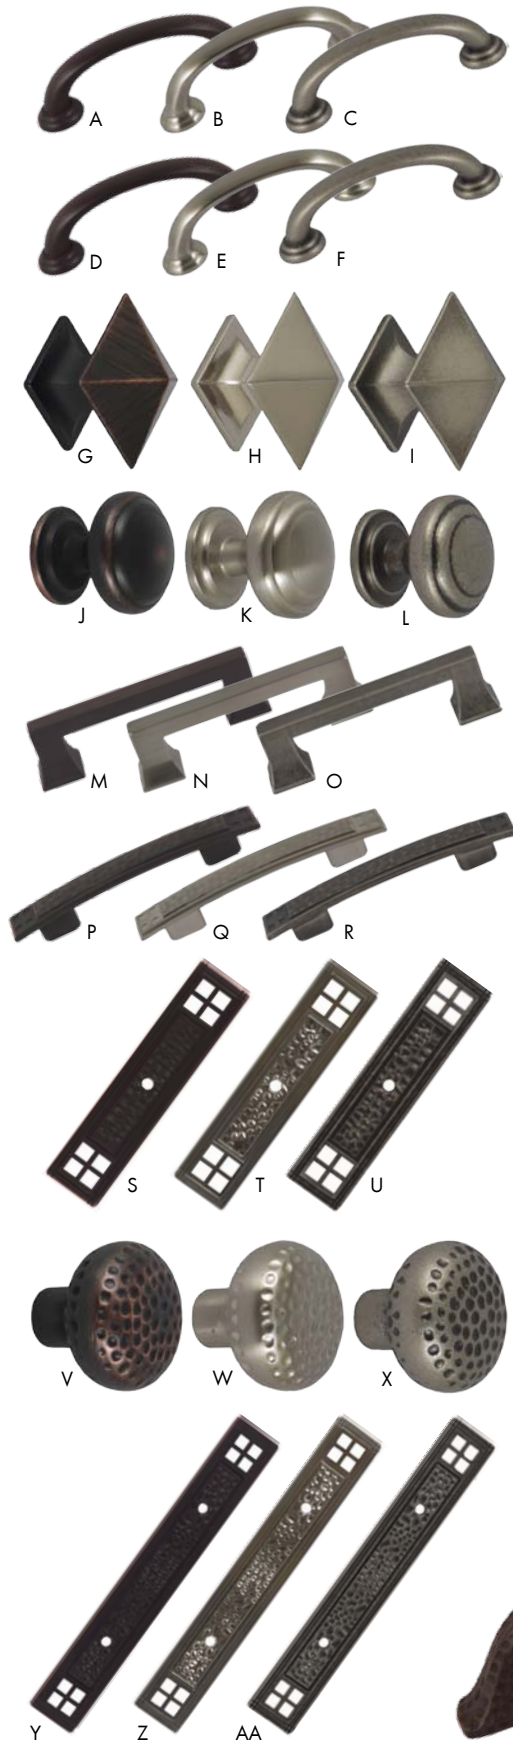

ELITE I SERIES