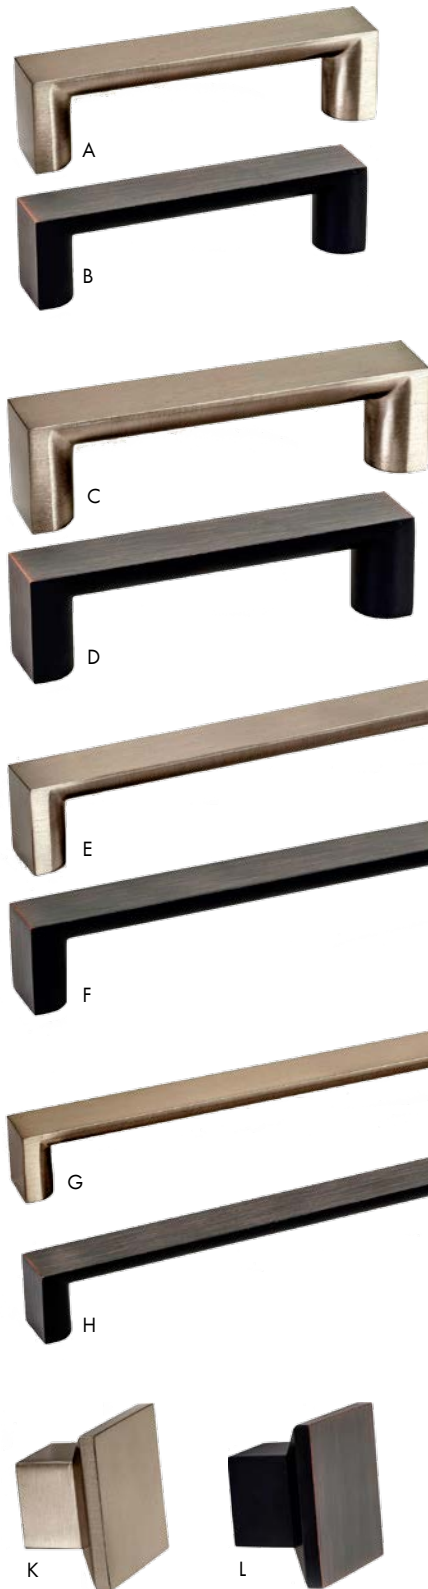

ELEVATE COLLECTION