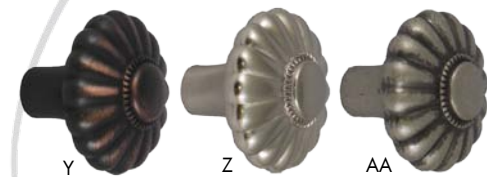

ELITE II SERIES

	Item #	Description	Finish	MSRP
A	SZELI1-ORB	96mm c/c Pull	Oil Rubbed Bronze	$6.00
B	SZELI1-SN	96mm c/c Pull	Satin Nickel	$6.00
C	SZELI1-WN	96mm c/c Pull	Weathered Nickel	$6.00
D	SZELI2-ORB	1-1/4" Dia. Knob	Oil Rubbed Bronze	$6.00
E	SZELI2-SN	1-1/4" Dia. Knob	Satin Nickel	$6.00
F	SZELI2-WN	1-1/4" Dia. Knob	Weathered Nickel	$6.00
G	SZELI3-ORB	1-1/4" Dia. Knob	Oil Rubbed Bronze	$6.00
H	SZELI3-SN	1-1/4" Dia. Knob	Satin Nickel	$6.00
I	SZELI3-WN	1-1/4" Dia. Knob	Weathered Nickel	$6.00
J	SZELI4-ORB	1-1/4" Dia. Knob	Oil Rubbed Bronze	$6.00
K	SZELI4-SN	1-1/4" Dia. Knob	Satin Nickel	$6.00
L	SZELI4-WN	1-1/4" Dia. Knob	Weathered Nickel	$6.00
M	SZELI5-ORB	1-1/4" Dia. Knob	Oil Rubbed Bronze	$6.00
N	SZELI5-SN	1-1/4" Dia. Knob	Satin Nickel	$6.00
O	SZELI5-WN	1-1/4" Dia. Knob	Weathered Nickel	$6.00
P	SZELI6-ORB	3" c/c Pull	Oil Rubbed Bronze	$6.00
Q	SZELI6-SN	3" c/c Pull	Satin Nickel	$6.00
R	SZELI6-WN	3" c/c Pull	Weathered Nickel	$6.00
S	SZELI7-ORB	3" c/c Pull	Oil Rubbed Bronze	$6.00
T	SZELI7-SN	3" c/c Pull	Satin Nickel	$6.00
U	SZELI7-WN	3" c/c Pull	Weathered Nickel	$6.00
V	SZELI8-ORB	3" c/c Pull	Oil Rubbed Bronze	$6.00
W	SZELI8-SN	3" c/c Pull	Satin Nickel	$6.00
X	SZELI8-WN	3" c/c Pull	Weathered Nickel	$6.00
Y	SZELI9-ORB	1-1/4" Dia. Knob	Oil Rubbed Bronze	$6.00
Z	SZELI9-SN	1-1/4" Dia. Knob	Satin Nickel	$6.00
AA	SZELI9-WN	1-1/4" Dia. Knob	Weathered Nickel	$6.00
BB	SZELI10-ORB	96mm c/c Pull	Oil Rubbed Bronze	$6.00
CC	SZELI10-SN	96mm c/c Pull	Satin Nickel	$6.00
DD	SZELI10-WN	96mm c/c Pull	Weathered Nickel	$6.00