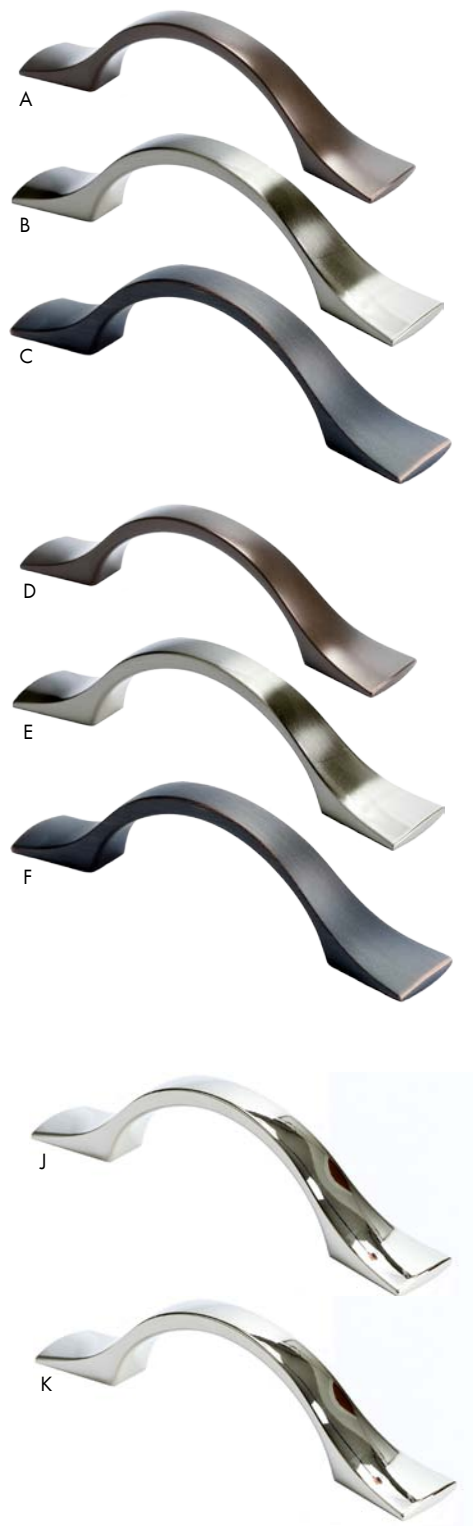

ECHO COLLECTION

	Item #	Description	Finish	MSRP
A	BQ9221-1ORB-P	3" c/c Pull	Oil Rubbed Bronze	$6.08
B	BQ9222-1BPN-P	3" c/c Pull	Brushed Nickel	$6.08
C	BQ9223-10VB-P	3" c/c Pull	Verona Bronze	$6.08
D	BQ9224-1ORB-P	96mm c/c Pull	Oil Rubbed Bronze	$7.58
E	BQ9225-1BPN-P	96mm c/c Pull	Brushed Nickel	$7.58
F	BQ9226-10VB-P	96mm c/c Pull	Verona Bronze	$7.58
G	BQ9227-1ORB-P	30mm Diameter Knob	Oil Rubbed Bronze	$5.69
H	BQ9228-1BPN-P	30mm Diameter Knob	Brushed Nickel	$5.69
I	BQ9229-10VB-P	30mm Diameter Knob	Verona Bronze	$5.69
J	BQ9257-1014-P	3" c/c Pull	Polished Nickel	$6.08
K	BQ9258-1014-P	96mm c/c Pull	Polished Nickel	$7.58
L	BQ9259-1014-P	30mm Diameter Knob	Polished Nickel	$5.69
M	BQ9260-1055-P	3" c/c Pull	Matte Black	$6.08
N	BQ9261-1055-P	96mm c/c Pull	Matte Black	$7.58
O	BQ9262-1055-P	30mm Diameter Knob	Matte Black	$5.69