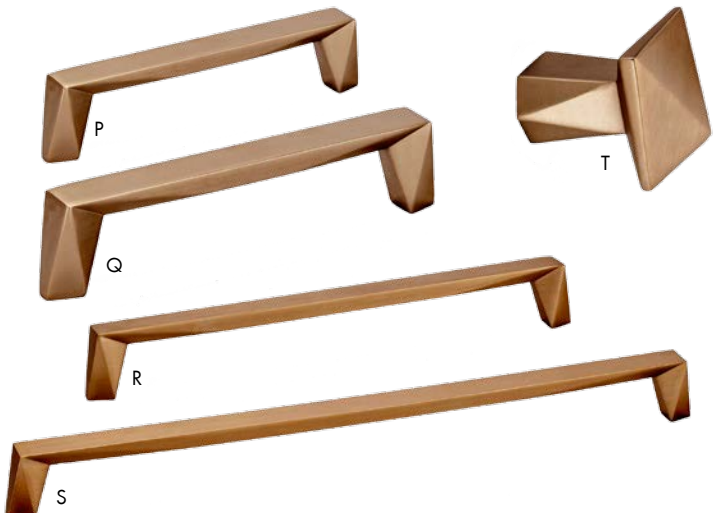

Item #	Description	Finish	MSRP
A	BQ2312-1BPN-P	128mm c/c Pull	Brushed Nickel	$9.59
B	BQ2313-1026-P	128mm c/c Pull	Polished Chrome	$9.59
C	BQ2314-1098-P	128mm c/c Pull	Black Nickel	$9.59
D	BQ2315-1BPN-P	160mm c/c Pull	Brushed Nickel	$12.29
E	BQ2316-1026-P	160mm c/c Pull	Polished Chrome	$12.29
F	BQ2317-1098-P	160mm c/c Pull	Black Nickel	$12.29
G	BQ2318-1BPN-P	224mm c/c Pull	Brushed Nickel	$17.29
H	BQ2319-1026-P	224mm c/c Pull	Polished Chrome	$17.29
I	BQ2320-1098-P	224mm c/c Pull	Black Nickel	$17.29
J	BQ2321-1BPN-P	320mm c/c Pull	Brushed Nickel	$29.99
K	BQ2322-1026-P	320mm c/c Pull	Polished Chrome	$29.99
L	BQ2323-1098-P	320mm c/c Pull	Black Nickel	$29.99
M	BQ2324-1BPN-P	1-3/16" x 1-3/16" Knob	Brushed Nickel	$5.49
N	BQ2325-1026-P	1-3/16" x 1-3/16" Knob	Polished Chrome	$5.49
O	BQ2326-1098-P	1-3/16" x 1-3/16" Knob	Black Nickel	$5.49
P	BQ2364-1MDB-P	128mm c/c Pull	Modern Bronze	$9.59
Q	BQ2365-1MDB-P	160mm c/c Pull	Modern Bronze	$12.29
R	BQ2366-1MDB-P	224mm c/c Pull	Modern Bronze	$17.29
S	BQ2367-1MDB-P	320mm c/c Pull	Modern Bronze	$29.99
T	BQ2368-1MDB-P	1-3/16" x 1-3/16" Knob	Modern Bronze	$5.49