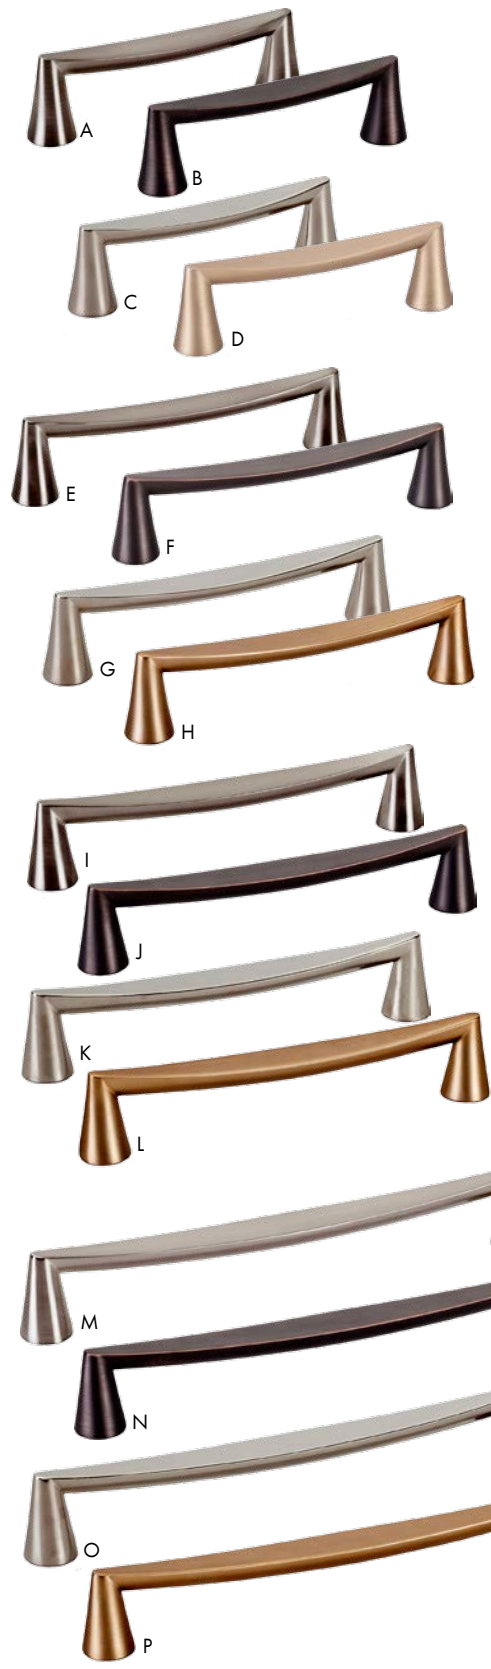

DOMESTIC BLISS COLLECTION