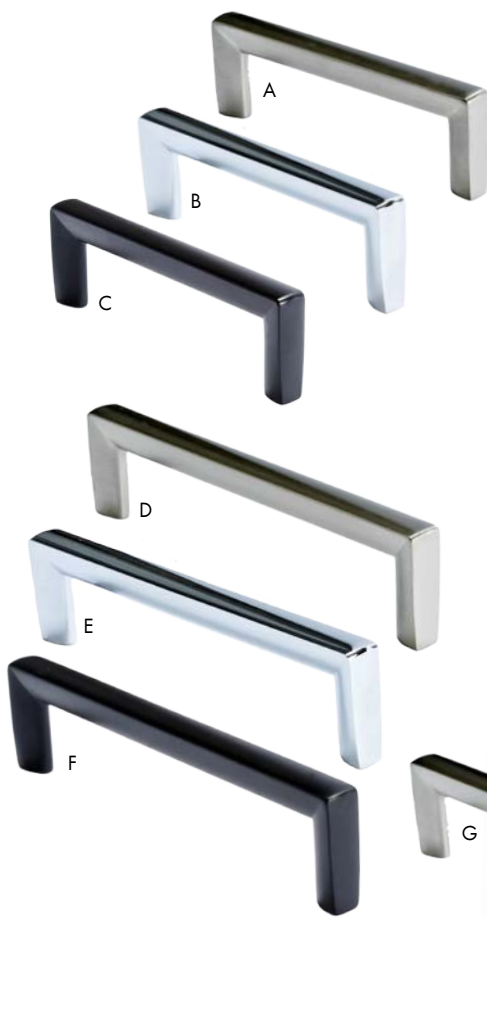

METRO COLLECTION

	Item #	Description	Finish	MSRP
A	BQ4108-1BPN-P	96mm c/c Pull	Brushed Nickel	$6.38
B	BQ4109-1026-P	96mm c/c Pull	Polished Chrome	$6.38
C	BQ4111-1055-P	96mm c/c Pull	Matte Black	$6.38
D	BQ4113-1BPN-P	128mm c/c Pull	Brushed Nickel	$7.50
E	BQ4114-1026-P	128mm c/c Pull	Polished Chrome	$7.50
F	BQ4116-1055-P	128mm c/c Pull	Matte Black	$7.50
G	BQ4118-1BPN-P	160mm c/c Pull	Brushed Nickel	$7.88
H	BQ4119-1026-P	160mm c/c Pull	Polished Chrome	$7.88
I	BQ4121-1055-P	160mm c/c Pull	Matte Black	$7.88
J	BQ4122-1BPN-P	1-3/16" x 1-3/16" Knob	Brushed Nickel	$4.46
K	BQ4124-1026-P	1-3/16" x 1-3/16" Knob	Polished Chrome	$4.46
L	BQ4126-1055-P	1-3/16" x 1-3/16" Knob	Matte Black	$4.46