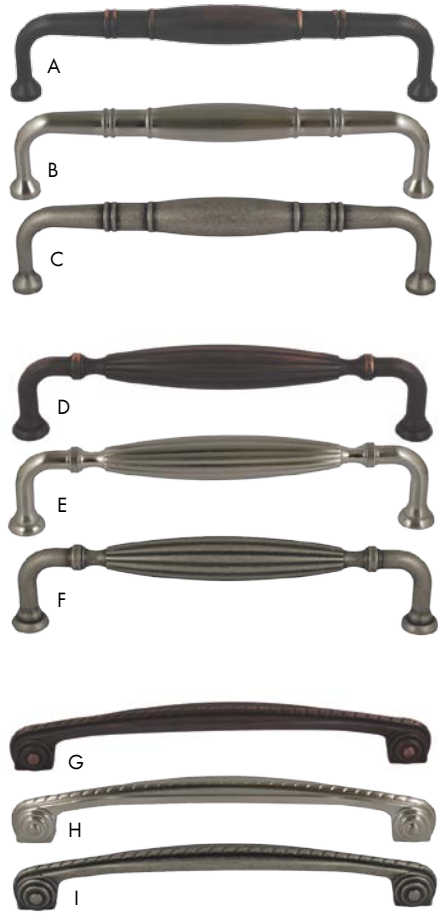

APPLIANCE PULL SERIES