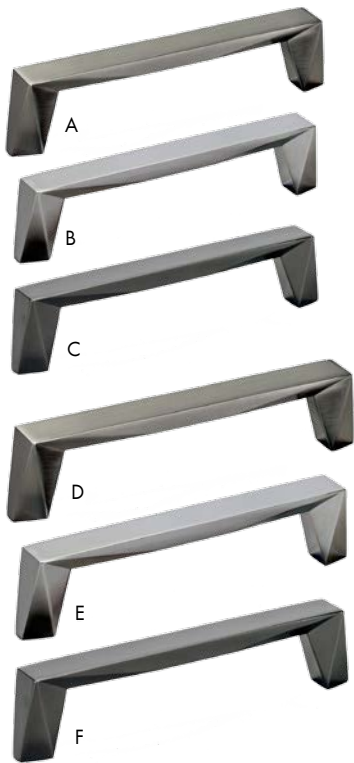

SWAGGER COLLECTION