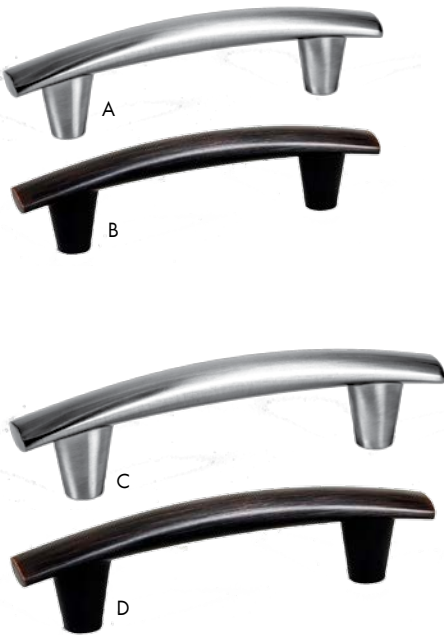

MEADOW COLLECTION

	Item #	Description	Finish	MSRP
A	BQ2097-4BPN-P	96mm c/c Pull	Brushed Nickel	$9.39
B	BQ2098-40VB-P	96mm c/c Pull	Verona Bronze	$9.39
C	BQ2099-4BPN-P	128mm c/c Pull	Brushed Nickel	$10.60
D	BQ2303-40VB-P	128mm c/c Pull	Verona Bronze	$10.60
E	BQ2304-4BPN-P	160mm c/c Pull	Brushed Nickel	$11.64
F	BQ2305-40VB-P	160mm c/c Pull	Verona Bronze	$11.64
G	BQ2306-4BPN-P	256mm c/c Pull	Brushed Nickel	$17.50
H	BQ2307-40VB-P	256mm c/c Pull	Verona Bronze	$17.50
I	BQ2308-4BPN-P	320mm c/c Pull	Brushed Nickel	$23.00
J	BQ2309-40VB-P	320mm c/c Pull	Verona Bronze	$23.00
K	BQ2310-1BPN-P	1-3/4" X 11/16" Knob	Brushed Nickel	$7.40
L	BQ2311-10VB-P	1-3/4" X 11/16" Knob	Verona Bronze	$7.40