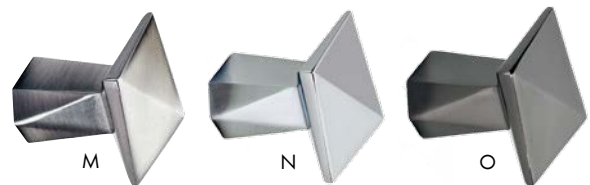

Item #	Description	Finish	MSRP
A	BQ2312-1BPN-P	128mm c/c Pull	Brushed Nickel	$9.59
B	BQ2313-1026-P	128mm c/c Pull	Polished Chrome	$9.59
C	BQ2314-1098-P	128mm c/c Pull	Black Nickel	$9.59
D	BQ2315-1BPN-P	160mm c/c Pull	Brushed Nickel	$12.29
E	BQ2316-1026-P	160mm c/c Pull	Polished Chrome	$12.29
F	BQ2317-1098-P	160mm c/c Pull	Black Nickel	$12.29
G	BQ2318-1BPN-P	224mm c/c Pull	Brushed Nickel	$17.29
H	BQ2319-1026-P	224mm c/c Pull	Polished Chrome	$17.29
I	BQ2320-1098-P	224mm c/c Pull	Black Nickel	$17.29
J	BQ2321-1BPN-P	320mm c/c Pull	Brushed Nickel	$29.99
K	BQ2322-1026-P	320mm c/c Pull	Polished Chrome	$29.99
L	BQ2323-1098-P	320mm c/c Pull	Black Nickel	$29.99
M	BQ2324-1BPN-P	1-3/16" x 1-3/16" Knob	Brushed Nickel	$5.49
N	BQ2325-1026-P	1-3/16" x 1-3/16" Knob	Polished Chrome	$5.49
O	BQ2326-1098-P	1-3/16" x 1-3/16" Knob	Black Nickel	$5.49
P	BQ2364-1MDB-P	128mm c/c Pull	Modern Bronze	$9.59
Q	BQ2365-1MDB-P	160mm c/c Pull	Modern Bronze	$12.29
R	BQ2366-1MDB-P	224mm c/c Pull	Modern Bronze	$17.29
S	BQ2367-1MDB-P	320mm c/c Pull	Modern Bronze	$29.99
T	BQ2368-1MDB-P	1-3/16" x 1-3/16" Knob	Modern Bronze	$5.49