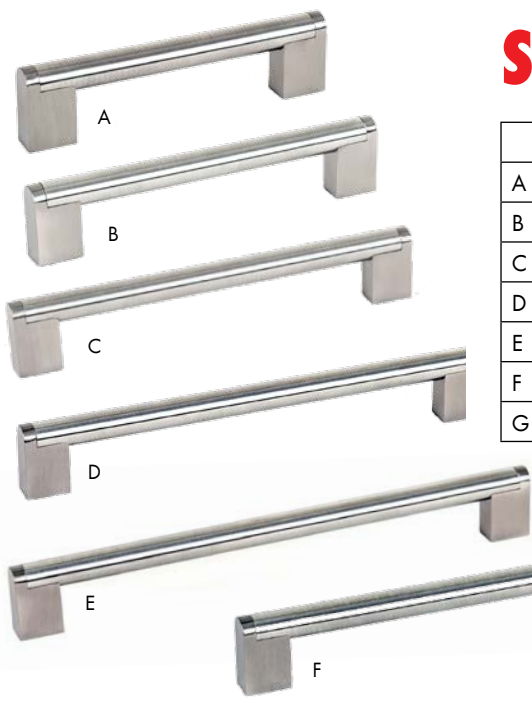

STUDIO COLLECTION

	Item #	Description	Finish	MSRP
A	BQ2021-90SS-P	128mm c/c Pull	Stainless Steel	$11.10
B	BQ2022-90SS-P	160mm c/c Pull	Stainless Steel	$12.10
C	BQ2023-90SS-P	192mm c/c Pull	Stainless Steel	$12.55
D	BQ2024-90SS-P	224mm c/c Pull	Stainless Steel	$13.00
E	BQ2025-90SS-P	256mm c/c Pull	Stainless Steel	$13.55
F	BQ2026-90SS-P	288mm c/c Pull	Stainless Steel	$14.10
G	BQ2027-90SS-P	576mm c/c Pull	Stainless Steel	$19.90