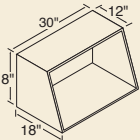

MICROWAVE Cabinet

- 30MW

For proper height, install under a 30X cabinet.