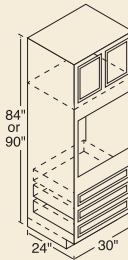

OVEN Cabinets

90" High

- 300UT

84" High

- 300U