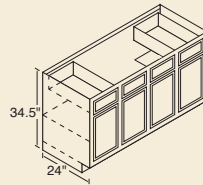

SINK BASE Cabinets

- 60SB 72SB

No shelf under sink - no back.

SINK FRONTS

- 18SF[†]

[†] Square edge.