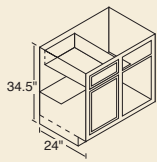

BASE CORNER Cabinets

- 39BC 48BC
- 42BC