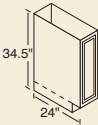

TRAY Cabinet

- 9T