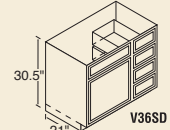

WALL Cabinets

36" High

- 12WT* 27WT
- 15WT* 30WT
- 18WT* 33WT
- 21WT* 36WT
- 24WT*

30" High

- 9W* 27W
- 12W* 30W
- 15W* 33W
- 18W* 36W
- 21W* 42W
- 24W* 48W

21" High

- 24R* 36R
- 30R 42R

18" High

- 24Y* 36Y
- 30Y 42Y

15" High

- 30X 36X
- 33X 39X

12" High

- 30X12
- 36X12

WALL CORNER Cabinets

36" High

- 24WCT* 36WCT*

30" High

- 24WC* 42WC
- 36WC* 48WC
- 39WC

All can be pulled 4-1/2".

ANGLE WALL Cabinets

36" High

- 24AT

30" High

- 24A

MICROWAVE Cabinet

- 30MW

For proper height, install under a 30X cabinet.

WALL WHATNOT Cabinet

36" High

- WWN

Trim to desired height and width.

BASE WHATNOT Cabinet

- BWN

BASE Cabinets

- 12B* 30B
- 15B* 33B[†]
- 18B* 36B
- 21B* 42B
- 24B* 48B
- 27B*[†]

[†] 3" side stiles.

TRAY Cabinet

- 9T

DRAWER Cabinets

- 15D 24D
- 18D

BASE CORNER Cabinets

- 39BC 48BC
- 42BC

- 42BC

Can be pulled to 49".

- 39BC

Must be pulled 3". Can be pulled to 46".

- 48BC

Can be pulled to 49".

LAZY SUSAN CORNER Cabinet

- 36LS

Shipped without finished ends.

PENINSULA BASE Cabinets

- 36B-P
- 48B-P
- 48BC-P

RANGE & SINK BASE Cabinets

- 30RBS 36RBS
- 33RBS[†] 42RBS

[†] 3" side stiles.

SINK BASE Cabinets

- 60SB 72SB

No shelf under sink - no back.

SINK FRONTS

- 18SF[†]

[†] Square edge.

OVEN Cabinets

90" High

- 300UT

84" High

- 300U

BROOM Cabinets

90" High

- 18BRWT 24BRBT
- 18BRBT

84" High

- 18BRW 24BRB
- 18BRB

No shelves included with broom cabinets. **Optional Shelf Kit** available.

ACCESSORIES

- Wine Rack (kit)

- Appliance Garage

To fit beneath 24A.

- Pantry/Base Roll-Out Tray

- 15BT 18BT 24BT

VANITY Cabinets

30.5" Standard

- V12B V36SD
- V15D V42S[†]
- V24S V48S[†]
- V30S V30KH^{††}

[†] Two outside working drawers.
^{††} Can be cut down 3" on each side.

- V15D

- V24S

- V30S

- V36SD

- V42S
- V48S

- V30KH

VANITY Cabinets

Tall vanities are only available for Glenwood and Warmwood.

34.5" Tall

- V12BT V36SDT
- V15DT V42ST[†]
- V24ST V48ST[†]
- V30ST

[†] Two outside working drawers.

All Standard and Tall Vanities 21" Deep

ADA ACCESSIBLE Cabinets