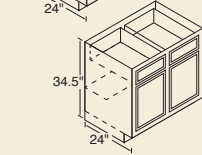

- 12B* 30B
- 15B* 33B[†]
- 18B* 36B
- 21B* 42B
- 24B* 48B
- 27B*[†]

[†] 3" side stiles.

TRAY Cabinet

- 9T