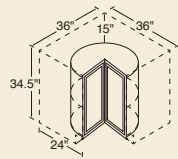

LAZY SUSAN CORNER Cabinet

- 36LS

Shipped without finished ends.