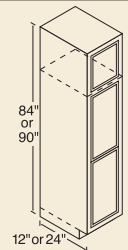

BROOM Cabinets

90" High

- 18BRWT 24BRBT
- 18BRBT

84" High

- 18BRW 24BRB
- 18BRB

No shelves included with broom cabinets. **Optional Shelf Kit** available.

ACCESSORIES

- Wine Rack (kit)

- Appliance Garage

To fit beneath 24A.

- Pantry/Base Roll-Out Tray

- 15BT 18BT 24BT