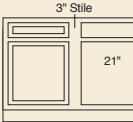

- 48BC

Can be pulled to 49".