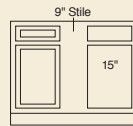

- 42BC

Can be pulled to 49".