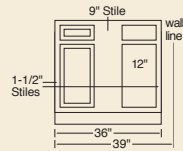

- 39BC

Must be pulled 3". Can be pulled to 46".