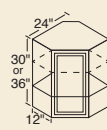

ANGLE WALL Cabinets

36" High

- 24AT