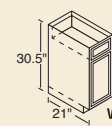

VANITY Cabinets

30.5" Standard

- V12B V36SD
- V15D V42S[†]
- V24S V48S[†]
- V30S V30KH^{††}

[†] Two outside working drawers.
^{††} Can be cut down 3" on each side.