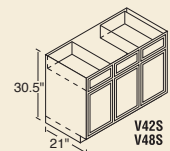

WALL Cabinets

36" High

- 12WT* 27WT
- 15WT* 30WT
- 18WT* 33WT
- 21WT* 36WT
- 24WT*

30" High

- 9W* 27W
- 12W* 30W
- 15W* 33W
- 18W* 36W
- 21W* 42W
- 24W* 48W

21" High

- 24R* 36R
- 30R 42R

18" High

- 24Y* 36Y
- 30Y 42Y

15" High

- 30X 36X
- 33X 39X

12" High

- 30X12
- 36X12

WALL CORNER Cabinets

36" High

- 24WCT* 36WCT*

30" High

- 24WC* 42WC
- 36WC* 48WC
- 39WC

All can be pulled 4-1/2".

ANGLE WALL Cabinets

36" High

- 24AT

30" High

- 24A

MICROWAVE Cabinet

- 30MW

For proper height, install under a 30X cabinet.

WALL WHATNOT Cabinet

36" High

- WWN

Trim to desired height and width.

BASE WHATNOT Cabinet

- BWN

BASE Cabinets

- 12B* 30B
- 15B* 33B[†]
- 18B* 36B
- 21B* 42B
- 24B* 48B
- 27B*[†]

[†] 3" side stiles.

TRAY Cabinet

- 9T

DRAWER Cabinets

- 15D 24D
- 18D

BASE CORNER Cabinets

- 39BC 48BC
- 42BC

- 42BC

Can be pulled to 49".

- 39BC

Must be pulled 3". Can be pulled to 46".

- 48BC

Can be pulled to 49".

LAZY SUSAN CORNER Cabinet

- 36LS

Shipped without finished ends.

PENINSULA BASE Cabinets

- 36B-P
- 48B-P
- 48BC-P

RANGE & SINK BASE Cabinets

- 30RBS 36RBS
- 33RBS[†] 42RBS

[†] 3" side stiles.

SINK BASE Cabinets

- 60SB 72SB

No shelf under sink - no back.

SINK FRONTS

- 18SF[†]

[†] Square edge.

OVEN Cabinets

90" High

- 300UT

84" High

- 300U

BROOM Cabinets

90" High

- 18BRWT 24BRBT
- 18BRBT

84" High

- 18BRW 24BRB
- 18BRB

No shelves included with broom cabinets. **Optional Shelf Kit** available.

ACCESSORIES

- Wine Rack (kit)

- Appliance Garage

To fit beneath 24A.

- Pantry/Base Roll-Out Tray

- 15BT 18BT 24BT

VANITY Cabinets

30.5" Standard

- V12B V36SD
- V15D V42S[†]
- V24S V48S[†]
- V30S V30KH^{††}

[†] Two outside working drawers.
^{††} Can be cut down 3" on each side.

- V15D

- V24S

- V30S

- V36SD

- V42S
- V48S

- V30KH

VANITY Cabinets

Tall vanities are only available for Glenwood and Warmwood.

34.5" Tall

- V12BT V36SDT
- V15DT V42ST[†]
- V24ST V48ST[†]
- V30ST

[†] Two outside working drawers.

All Standard and Tall Vanities 21" Deep

ADA ACCESSIBLE Cabinets