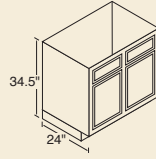

RANGE & SINK BASE Cabinets

- 30RBS 36RBS
- 33RBS[†] 42RBS

[†] 3" side stiles.