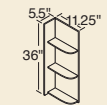

WALL WHATNOT Cabinet

36" High

- WWN

Trim to desired height and width.