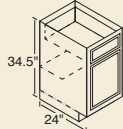

BASE Cabinets