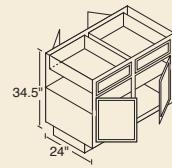

PENINSULA BASE Cabinets

- 36B-P
- 48B-P
- 48BC-P