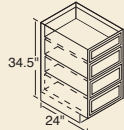

DRAWER Cabinets

- 15D 24D
- 18D