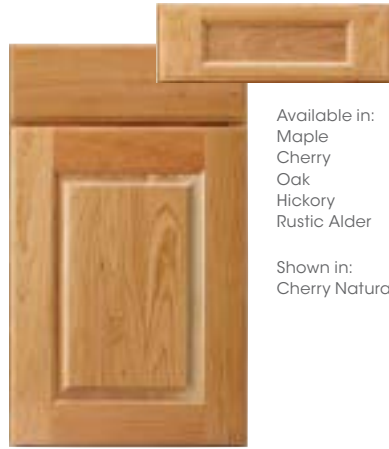

Available in:
Maple
Cherry
Oak
Hickory
Rustic Alder

Shown in:
Cherry Natural

HARTFORD
Standard overlay
Flat wood veneer center panel

Available in:
Maple
Cherry
Oak
Hickory
Rustic Alder

Shown in:
Cherry Natural

HARTFORD ARCH
Standard overlay
Flat wood veneer center panel

Available in:
Maple
Cherry
Oak
Hickory
Rustic Hickory
Rustic Alder

Shown in:
Maple Natural

Not available in:
Rustic Hickory
as a 5-piece
drawer front

LEWIS
Full overlay
Solid wood reversed raised center panel
Optional 5-piece drawer front

DOOR STYLES

TRADITIONAL

Available in:
Maple
Cherry
Oak
Hickory
Rustic Alder

Shown in:
Cherry Natural

THOMAS
Full overlay
Raised solid wood center panel
Optional 5-piece drawer front