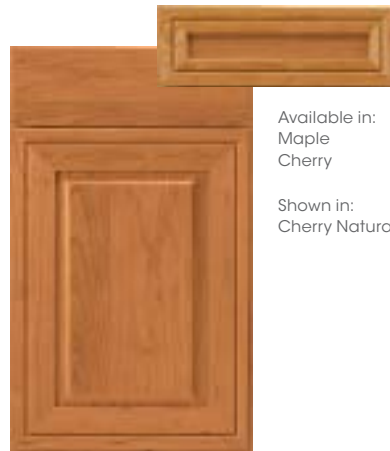

COTTAGE
Full overlay
Beaded flat wood veneer center panel
Optional 5-piece drawer front

Available in:
Maple
Cherry

Shown in:
Cherry Natural