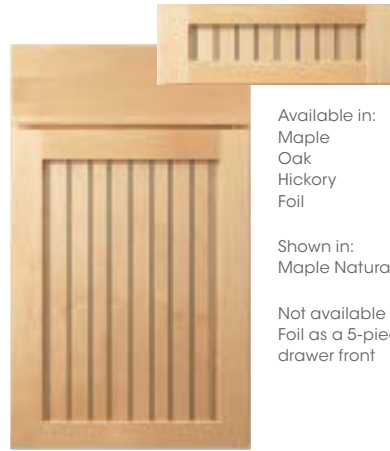

Available in:
Maple
Oak
Hickory
Rustic Alder

Shown in:
Hickory Natural

GILBERT
Full overlay
Solid wood reverse raised center panel
Optional 5-piece drawer front

Available in:
Maple
Cherry

Shown in:
Maple Natural

JAMISON
Full overlay
Solid wood raised center panel

DOOR STYLES

CONTEMPORARY

Available in:
Maple
Cherry
Oak
Hickory
Rustic Alder

Shown in:
Hickory Natural

COPENHAGEN
Full overlay
Flat wood veneer center panel
Optional 5-piece drawer front

Available in:
Maple
Oak
Hickory
Foil

Shown in:
Maple Natural

Not available in:
Foil as a 5-piece
drawer front

COTTAGE
Full overlay
Beaded flat wood veneer center panel
Optional 5-piece drawer front

Available in:
Maple
Oak