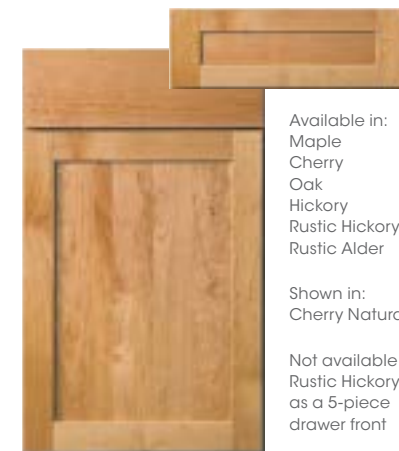

NEWPORT
Full overlay
Flat wood veneer center panel
Optional 5-piece drawer front

Available in:
Maple
Cherry
Oak
Hickory
Rustic Hickory
Rustic Alder

Shown in:
Cherry Natural

Not available in:
Rustic Hickory
as a 5-piece
drawer front