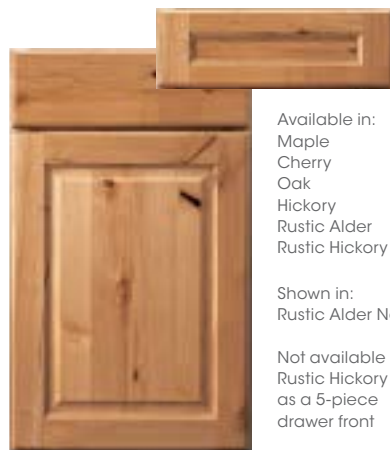

Available in:
Maple
Cherry
Oak
Hickory
Rustic Hickory
Rustic Alder

Shown in:
Maple Natural

HANCOCK
Standard overlay
Solid wood reversed raised center panel

Available in:
Maple
Cherry
Oak
Hickory
Rustic Hickory
Rustic Alder

Shown in:
Maple Natural

HANCOCK ARCH
Standard overlay
Solid wood reversed raised center panel

Available in:
Maple
Oak

Shown in:
Maple Natural

HARRIS
Standard overlay
Raised wood veneer center panel

Available in:
Maple
Oak

Shown in:
Oak Natural

DUMONTE
Standard overlay
Flat wood veneer center panel

Available in:
Maple
Cherry
Oak
Hickory
Rustic Alder
Rustic Hickory

Shown in:
Rustic Alder Natural

Not available in:
Rustic Hickory
as a 5-piece
drawer front