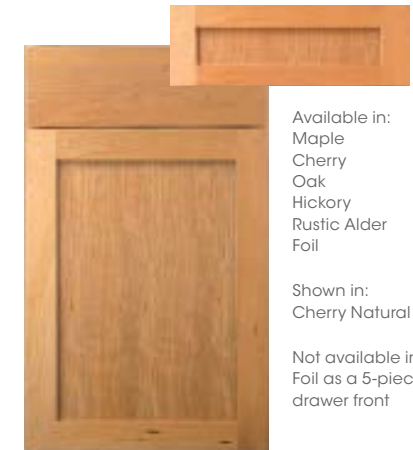

Available in:
Maple
Cherry
Oak
Hickory
Rustic Alder
Foil

Shown in:
Cherry Natural

Not available in:
Foil as a 5-piece
drawer front

CONCORD
Full overlay
Flat wood veneer center panel
Optional 5-piece drawer front