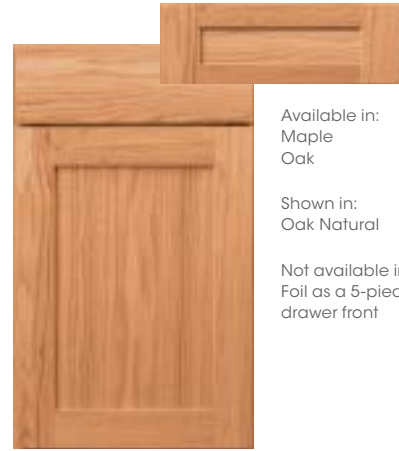

Available in:
Maple
Oak
Hickory
Rustic Alder

Shown in:
Hickory Natural

GILBERT
Full overlay
Solid wood reverse raised center panel
Optional 5-piece drawer front

Available in:
Maple
Cherry

Shown in:
Maple Natural

JAMISON
Full overlay
Solid wood raised center panel

DOOR STYLES

CONTEMPORARY

Available in:
Maple
Cherry
Oak
Hickory
Rustic Alder

Shown in:
Hickory Natural

COPENHAGEN
Full overlay
Flat wood veneer center panel
Optional 5-piece drawer front

Available in:
Maple
Oak
Hickory
Foil

Shown in:
Maple Natural

Not available in:
Foil as a 5-piece
drawer front

COTTAGE
Full overlay
Beaded flat wood veneer center panel
Optional 5-piece drawer front

Available in:
Maple
Oak