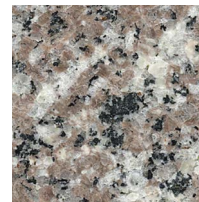

## CULTURED MARBLE

- Available in either recessed oval or flush rectangular bowl in popular standard sizes
- All-in-one design for easy cleaning
- Wear-resistant top coat provides durability and lasting beauty
- Pre-drilled faucet holes
- ¾" thickness

Cotton White 100

Cloud White 101

Linen 102

## NATURAL GRANITE

- Installed oval (stock) or rectangular (non-stock) bowl included
- Variety of bowl sizes and colors available
- Pre-drilled faucet holes with multiple configurations
- Five decorative profile options
- ¾" thickness with a 1¼" thickness option