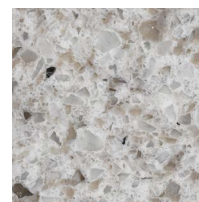

## NATURAL GRANITE

- Installed oval (stock) or rectangular (non-stock) bowl included
- Variety of bowl sizes and colors available
- Pre-drilled faucet holes with multiple configurations
- Five decorative profile options
- ¾" thickness with a 1¼" thickness option

Burlywood 901

Wheat 902

Tiger Skin White 904

## QUARTZ

- Installed oval (stock) or rectangular (non-stock) bowl included
- Variety of bowl sizes and colors available
- Pre-drilled faucet holes with multiple configurations
- Five decorative profile options
- ¾" thickness with a 1¼" thickness option