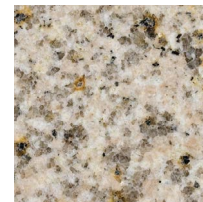

WOLF VANITY TOPS

A great look at a great price, Wolf Vanity Tops provide remarkable style and exceptional value – and these always-in-stock options can be delivered quickly when you need them fast.

CULTURED MARBLE

- Available in either recessed oval or flush rectangular bowl in popular standard sizes
- All-in-one design for easy cleaning
- Wear-resistant top coat provides durability and lasting beauty
- Pre-drilled faucet holes
- ¾" thickness

NATURAL GRANITE

- Installed oval (stock) or rectangular (non-stock) bowl included
- Variety of bowl sizes and colors available
- Pre-drilled faucet holes with multiple configurations
- Five decorative profile options
- ¾" thickness with a 1¼" thickness option

Wheat 902

QUARTZ

- Installed oval (stock) or rectangular (non-stock) bowl included
- Variety of bowl sizes and colors available
- Pre-drilled faucet holes with multiple configurations
- Five decorative profile options
- ¾" thickness with a 1¼" thickness option

IN STOCK FOR NEXT TRUCK DELIVERY